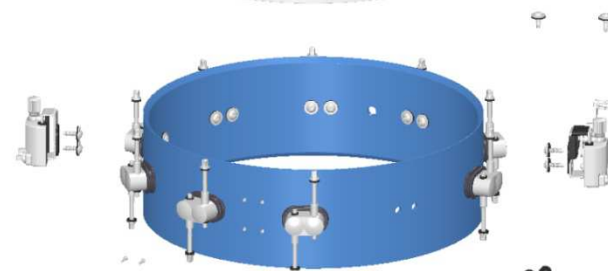

SQ² Piccolo Snare Drum

SQ² Piccolo Snare Drum
with steel hoop

SQ² Piccolo Snare Drum
with die - cast hoop
only for 14"

190 011 01
4 pcs / pack

No replacement,
please ask your
local dealer

Piccolo Lug complete

190 374 01
2 pcs / pack

- 190 373 01 chrome**
- 190 373 05 gold**
- 190 373 07 aranja**

Square head screw 65mm
6 pcs / pack

- 190 279 01 chrome**
- 190 279 05 gold**
- 190 279 07 aranja**

Slotted screw 65mm
6 pcs / pack

- 190 375 01 chrome**
- 190 375 05 gold**
- 190 375 07 aranja**

190 269 01
Torx – screw
ø5x13
20 pcs / pack

for Vintage shell
for Thin shell
for Medium shell
for Acrylic shell

190 270 01
Torx – screw
ø5x16
20 pcs / pack