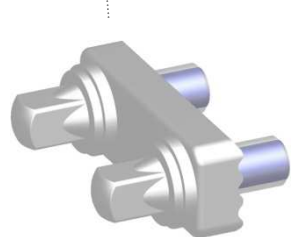

for Heavy shell

Badge / Logo, chrome No. 190 344 01

(incl. 4 pcs screw M3x7 and 4 pcs screw M3x10)

Badge / Logo, gold No. 190 344 05

(incl. 4 pcs screw M3x7 and 4 pcs screw M3x10)

Badge / Logo, aranja No. 190 344 07

(incl. 4 pcs screw M3x7 and 4 pcs screw M3x10)

Snare Butt complete

- 190 323 01 chrome
- 190 323 05 gold
- 190 323 07 aranja

Snare Strainer complete

- 190 322 01 chrome
- 190 322 05 gold
- 190 322 07 aranja

- 190 270 01
- Torx – screw
- ø5x16
- 20 pcs / pack

- 190 276 01 chrome
- 190 276 05 gold
- 190 276 07 aranja

- 190 276 01 chrome
- 190 276 05 gold
- 190 276 07 aranja

Snare Butt complete

- 190 371 01 chrome
- 190 371 05 gold
- 190 371 07 aranja