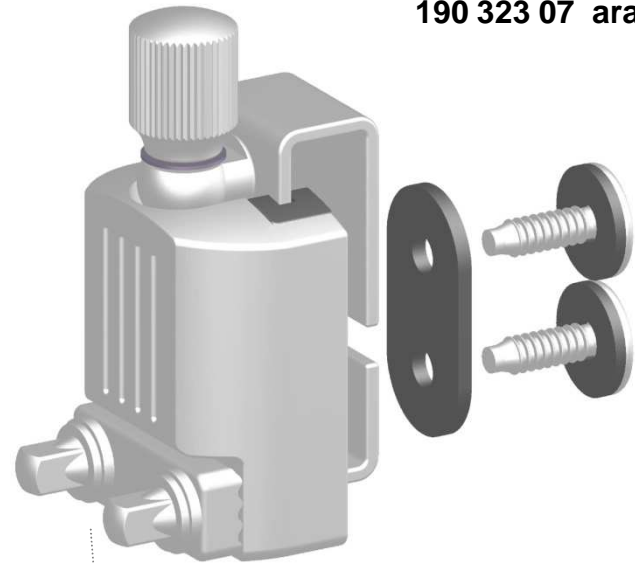

Snare Butt complete

- 190 323 01 chrome
- 190 323 05 gold
- 190 323 07 aranja

Snare Strainer complete

- 190 322 01 chrome
- 190 322 05 gold
- 190 322 07 aranja

- 190 270 01
- Torx – screw
- ø5x16
- 20 pcs / pack