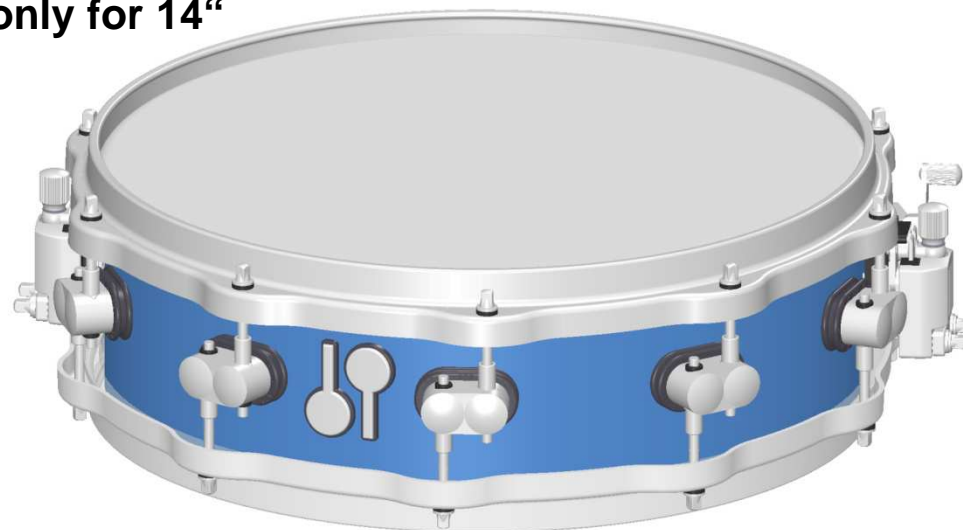

SQ² Piccolo Snare Drum

SQ² Piccolo Snare Drum
with steel hoop

SQ² Piccolo Snare Drum
with die - cast hoop
only for 14"

190 011 01
4 pcs / pack

No replacement,
please ask your
local dealer

Piccolo Lug complete

190 374 01
2 pcs / pack

- 190 373 01 chrome**
- 190 373 05 gold**
- 190 373 07 aranja**

Square head screw 65mm
6 pcs / pack

- 190 279 01 chrome**
- 190 279 05 gold**
- 190 279 07 aranja**

Slotted screw 65mm
6 pcs / pack