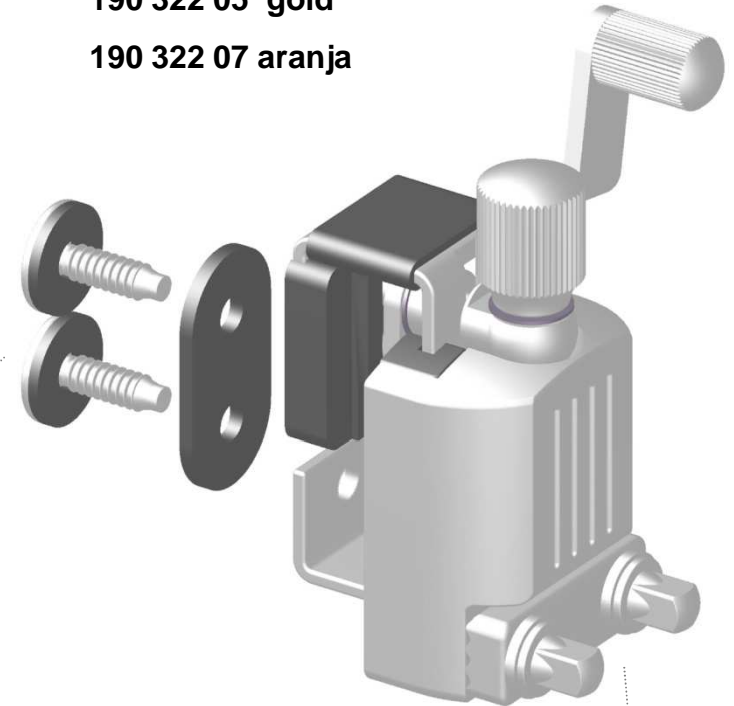

Snare Butt complete

- 190 323 01 chrome
- 190 323 05 gold
- 190 323 07 aranja

Snare Strainer complete

- 190 322 01 chrome
- 190 322 05 gold
- 190 322 07 aranja

- 190 270 01
- Torx – screw
- ø5x16
- 20 pcs / pack